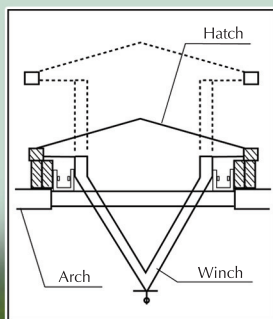

**Easy square
meters!**